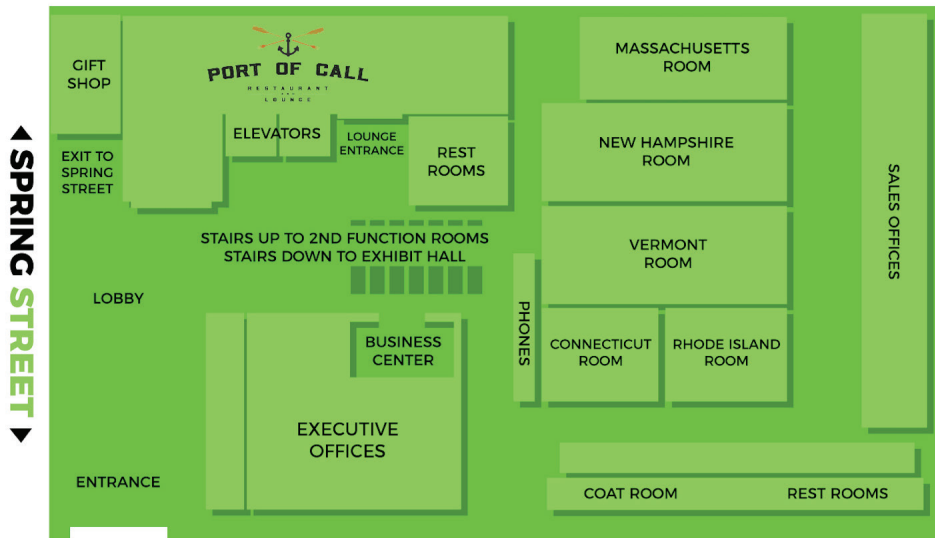

LOBBY & CONVENTION HALL LEVEL

CASCO BAY EXHIBIT HALL G-3 LEVEL

12,500 SF OF EXHIBIT SPACE

**ACCOMMODATING
72 8X10 OR 91 8X8 BOOTHS**

**ENCLOSED LOADING /
UNLOADING ENTRANCE**

PRIVATE SHOWCASE LOCATIONS 2nd Floor