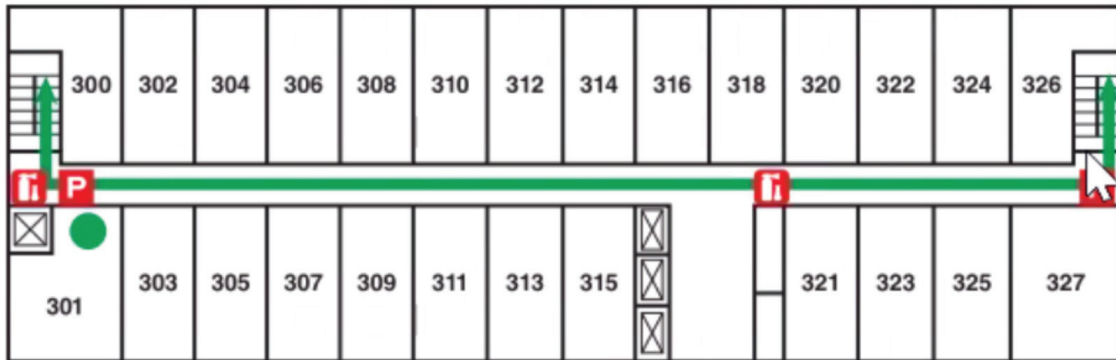

PRIVATE SHOWCASE LOCATIONS 3rd Floor

300: All Music Starts Local (TH,F, S)
302: Burning Clouds (TH,F, S)
304: Wish I Wrote It! Celebrating Artists Who Inspire! (TH,F, S)
306: On Deck Sound Studio (TH)
306: The Listening Booth (F)
306: The Hen House (S)
310: Reasons to Believe (F, S)
312: Folquebec Spotlight Showcase (TH, F)
314: Canadiana Room (F)
316: Evolving Traditions (TH,F, S)
318: Philadelphia Folksong Society (TH, S)
318: Covering Your Friends (F)
322: Skylands Songwriters Guild "Flamingo Room" (TH,F, S)
326: Folk Music Network (TH,F, S)

301: The Folk Project Showcase (TH,F, S)
303: Anything But Guitars (TH)
303: RISA Rhode Trip (F)
303: Somerville Songwriter Sessions (S)
307: Maine Songwriters Association (F)
309: Pie & Whiskey (TH,F, S)
313: The Gathering (TH,F, S)
315: Songs At the Heart of Our Times (TH)
321: Shoestring Songwriter Sessions (TH, F)
321: The Hollow Body Studios Brokedown Jamboree Showcase (S)
323: Heart Songs & Circle Songs Open Sing (TH)
323: Heather's Piano Fort (F, S)
327: Kari Estrin's Badass Women Showcase (TH, F)