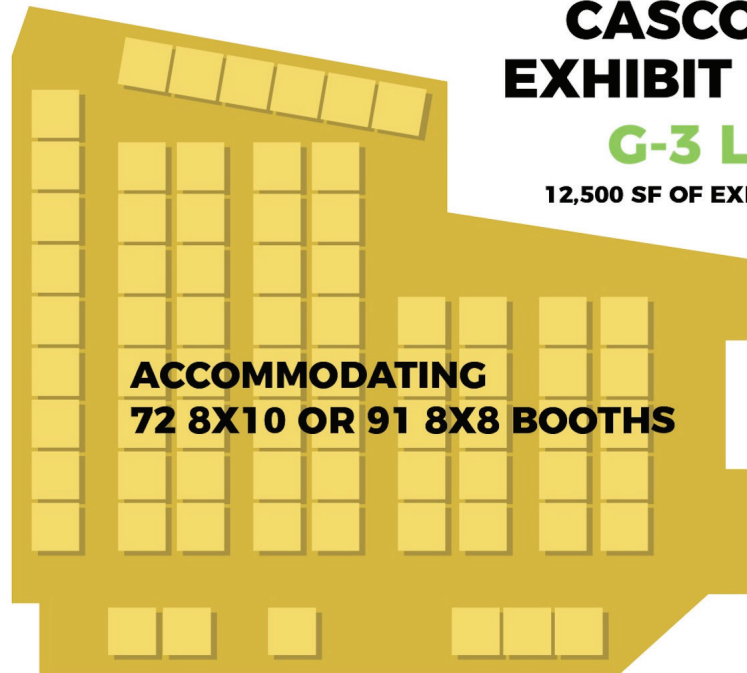

LOBBY & CONVENTION HALL LEVEL

CASCO BAY EXHIBIT HALL G-3 LEVEL

12,500 SF OF EXHIBIT SPACE

**ACCOMMODATING
72 8X10 OR 91 8X8 BOOTHS**

**ENCLOSED LOADING /
UNLOADING ENTRANCE**

PRIVATE SHOWCASE LOCATIONS 2nd Floor