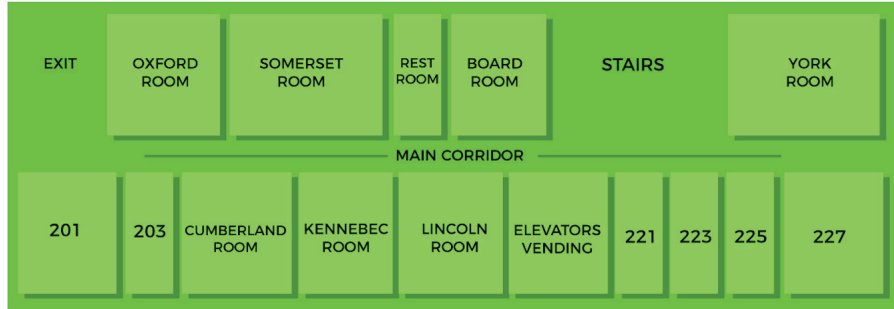

PRIVATE SHOWCASE LOCATIONS 2nd Floor

2nd FLOOR FUNCTION ROOMS

201: Musical Chairs (TH,F, S)
203: Folk 'N Great Music (TH)
203: Femmepire Records (F)
203: Chez Shad House Concerts: (S)
221: OBC Creativitas: (TH,F, S)
223: Songwriters in the Raw (TH, S))
223: SongLand Presents (F)
225: Rivergigs: A Mainers' Welcome! (F)
225: Undiscovered Music (S)
227: Janet's Planet (TH,F, S)
OXFORD ROOM: NERFA Private Showcase (TH,F, S)